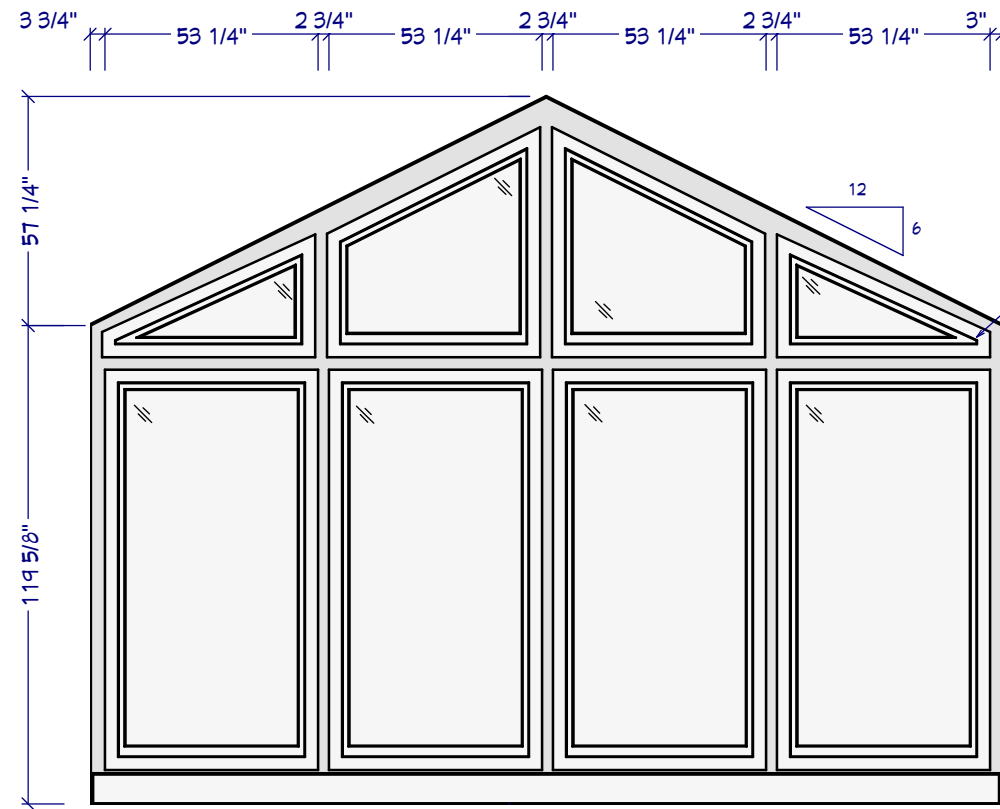

LITTLE OLD PLACE TO GET TOGETHER

L1 BIG AS A WHALE ELEVATION  
1/4" = 1'

L2 BANG, BANG ON THE DOOR BABY  
1/4" = 1'

LOVE SHACK WINDOWS  
CUSTOM MUNTIN / GRID LITES

L3 LOVE SHACK, YEAH, YEAH!  
3/8" = 1'

SHEET NUMBER  
**1**

REVISION #

PROJECT SUMMARY

DRAWN BY: SH DATE:

CHIEF CHALLENGE  
B52s Tribute  
LOVE SHACK

© 2023  
Chief Architect  
6500 N. Mineral Dr. Coeur d'Alene, Idaho  
208.292.3400  
chiefarchitect.com