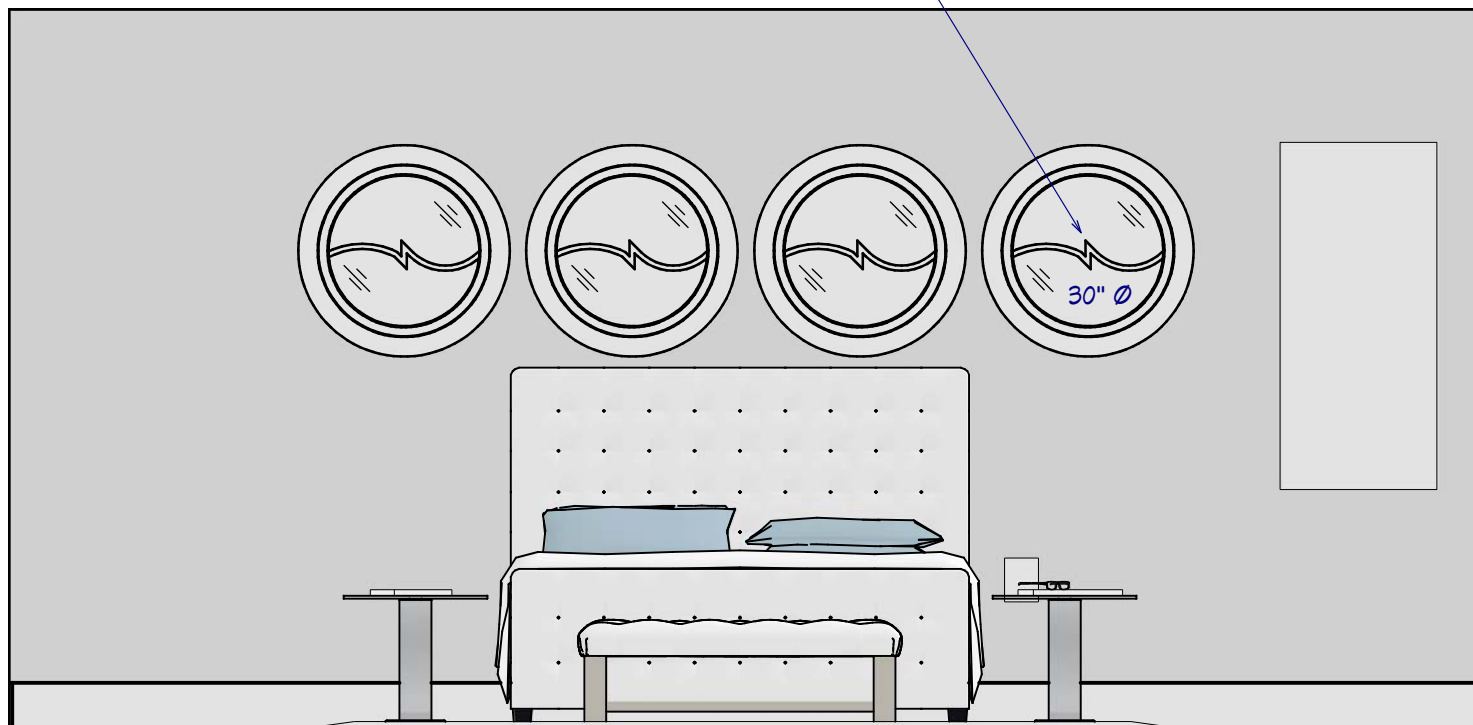

LITTLE OLD PLACE TO GET TOGETHER

L1 BIG AS A WHALE ELEVATION  
1/4" = 1'

L2 BANG, BANG ON THE DOOR BABY  
1/4" = 1'

LOVE SHACK WINDOWS  
CUSTOM MUNTIN / GRID LITES

L3 LOVE SHACK, YEAH, YEAH!  
3/8" = 1'

SHEET NUMBER  
**1**