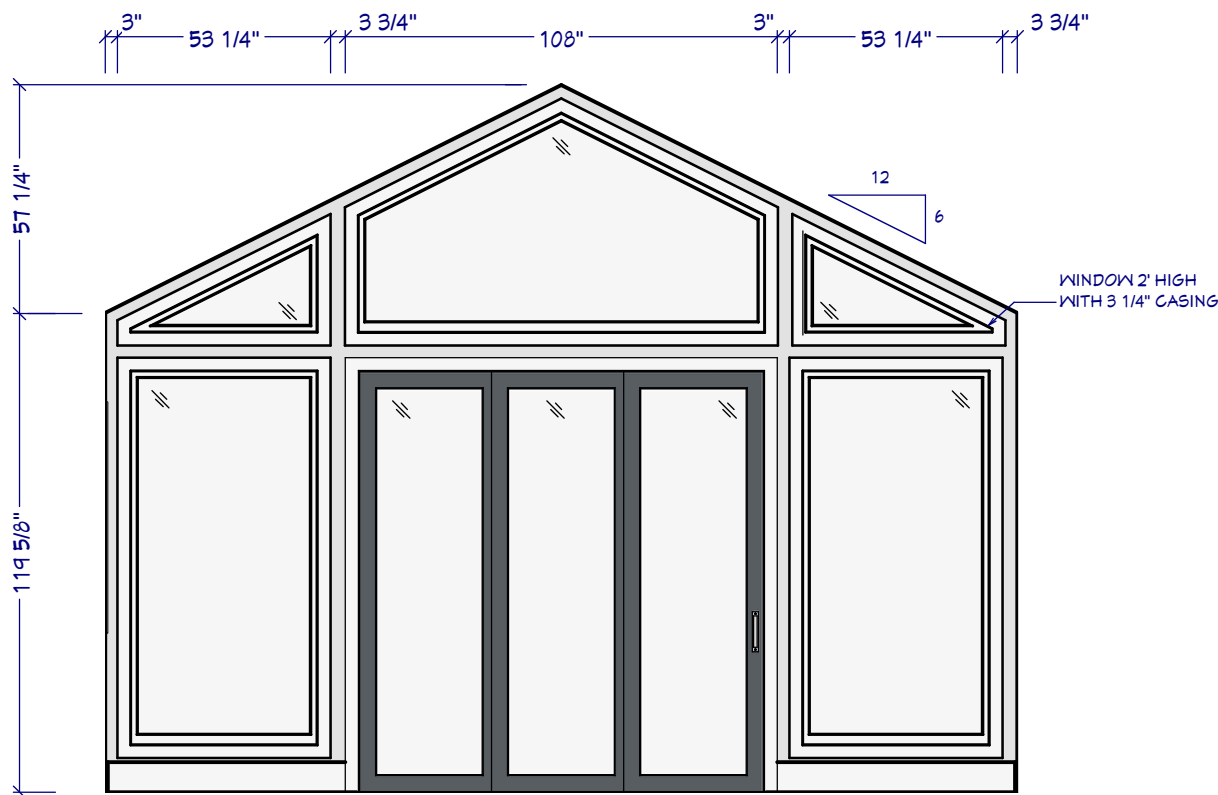

LITTLE OLD PLACE TO GET TOGETHER

L1 BIG AS A WHALE ELEVATION  
1/4" = 1'

L2 BANG, BANG ON THE DOOR BABY  
1/4" = 1'

LOVE SHACK WINDOWS  
CUSTOM MUNTIN / GRID LITES

L3 LOVE SHACK, YEAH, YEAH!  
3/8" = 1'

SHEET NUMBER  
**1**

REVISION #

PROJECT SUMMARY

DRAWN BY: SH DATE:

CHIEF CHALLENGE  
B52s Tribute  
LOVE SHACK

© 2023  
Chief Architect  
6500 N. Mineral Dr. Coeur d'Alene, Idaho  
208.292.3400  
chiefarchitect.com